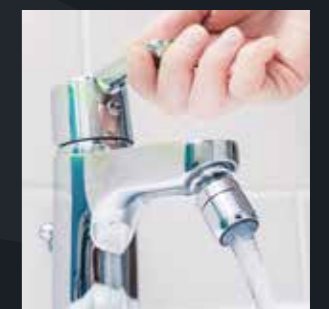

Storm Wand Only MSSTORM

CONTROL PANEL

- Press and go
- Spray on demand

GRIP

- Soft rubber grip for ultimate comfort and control
- Lightweight, only 0.3kg for hours of fatigue free use

NOZZLE

- We have carefully selected our MSS25 Ballistic, high speed, swirl nozzle, that produces an average of 68 micron at 30cm / 12inch spray distance. It is this nozzle that is the key to STORM's performance, giving you a controlled, targeted, liquid layer application on touch points.
- Easy to clean

MILITARY GRADE CONNECTORS

- Effortlessly switch between Storm & JET3

ANTI DRIP CHECK VALVE

- Quick connect

QUICKLY DISINFECT ALL FREQUENTLY TOUCHED SURFACES

SHOPPING TROLLEYS

DOOR HANDLES

TRANSPORT HAND RAILS